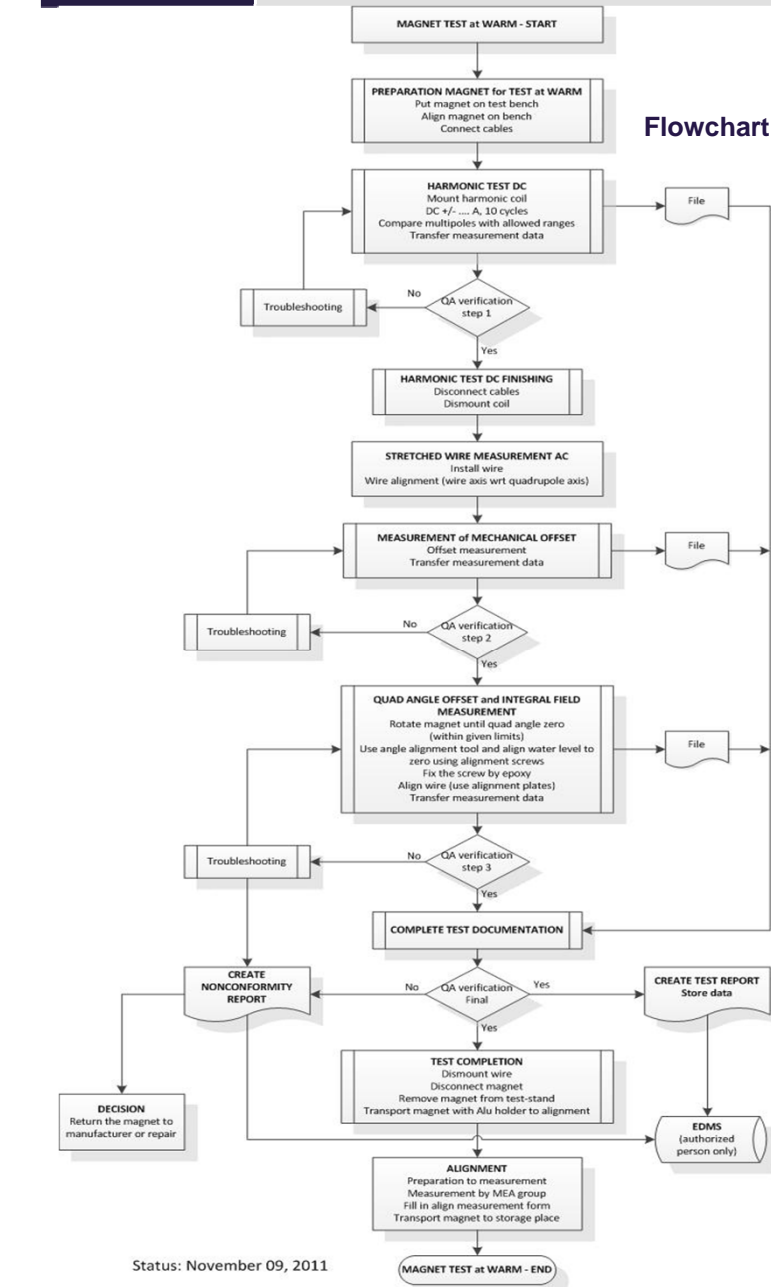

Tests of cold magnets

IFJ-PAN contributes in personnel for performing the tests of the 103 cold magnets:

- Preparing the tests procedures and instructions
- Preparing the ORACLE database
- Training of dedicated staff
- Performing the tests:
 - Current lead test
 - Feed-through test
 - Magnet tests at warm
 - Magnet tests at cold

Current lead test stand

Warm test stand for magnet

Cold test stand for magnet

Tests of cold magnets

Current lead test and feedthrough test at warm

Tests of cold magnets

Flowchart for magnet test at warm

Flowchart for magnet test at cold