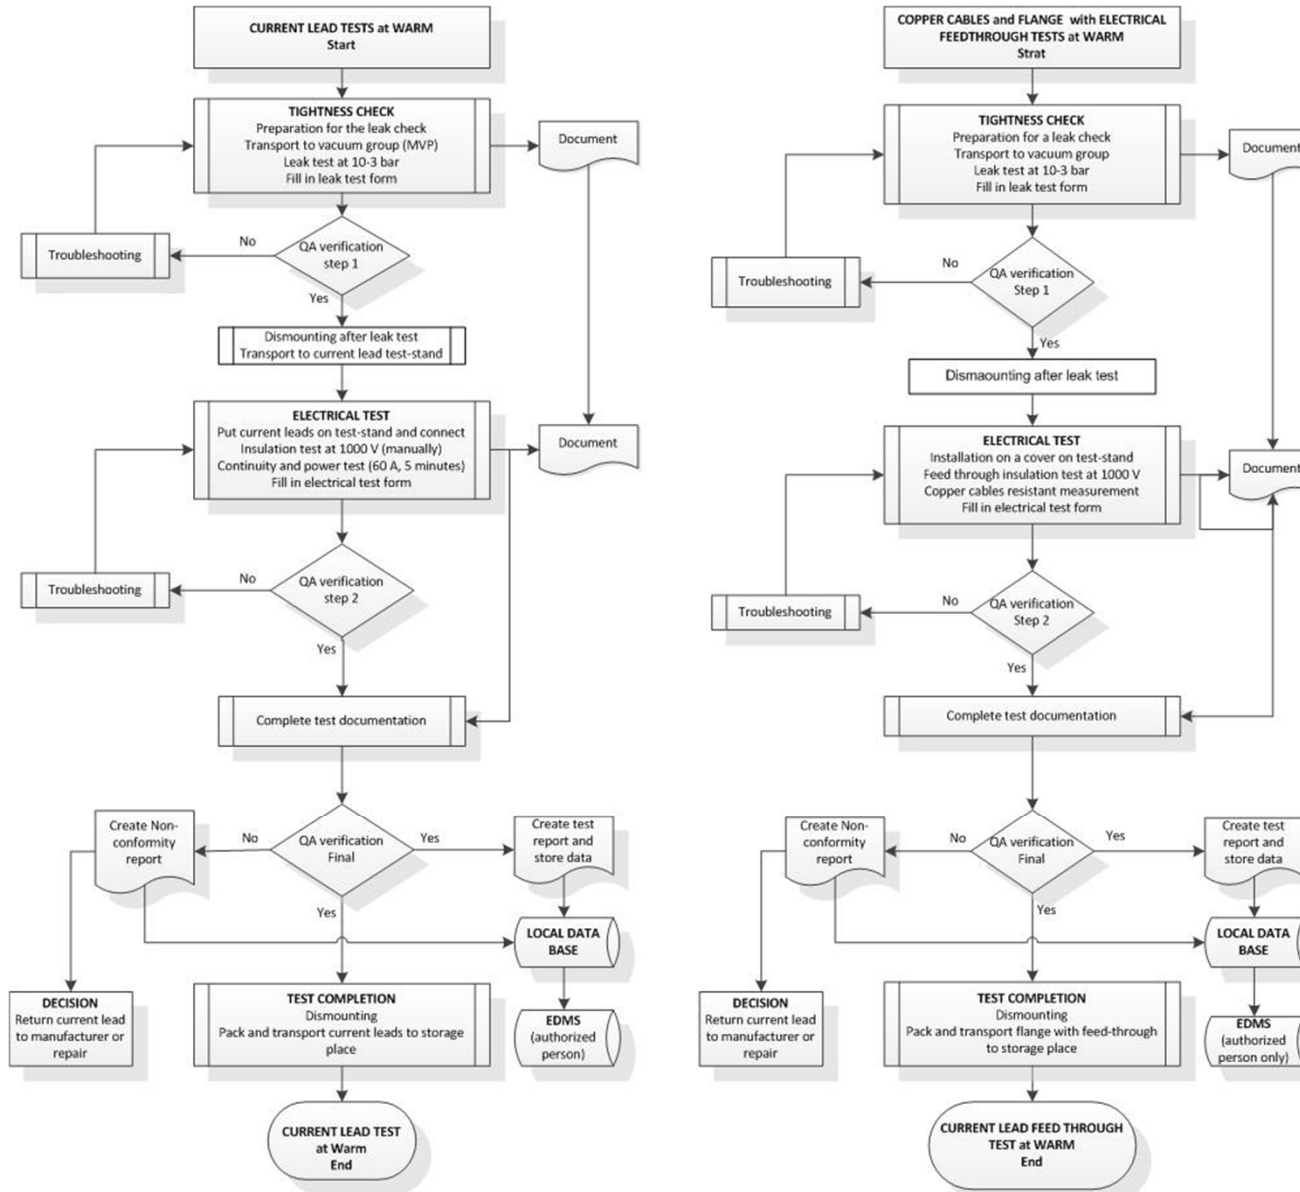

Tests of cold magnets

IFJ-PAN contributes in personnel for performing the tests of the 103 cold magnets:

- Preparing the tests procedures and instructions
- Preparing the ORACLE database
- Training of dedicated staff
- Performing the tests:
 - Current lead test
 - Feed-through test
 - Magnet tests at warm
 - Magnet tests at cold

Current lead test stand

Warm test stand for magnet

Cold test stand for magnet

Tests of cold magnets

Current lead test and feedthrough test at warm

Tests of cold magnets

Flowchart for magnet test at warm

Flowchart for magnet test at cold